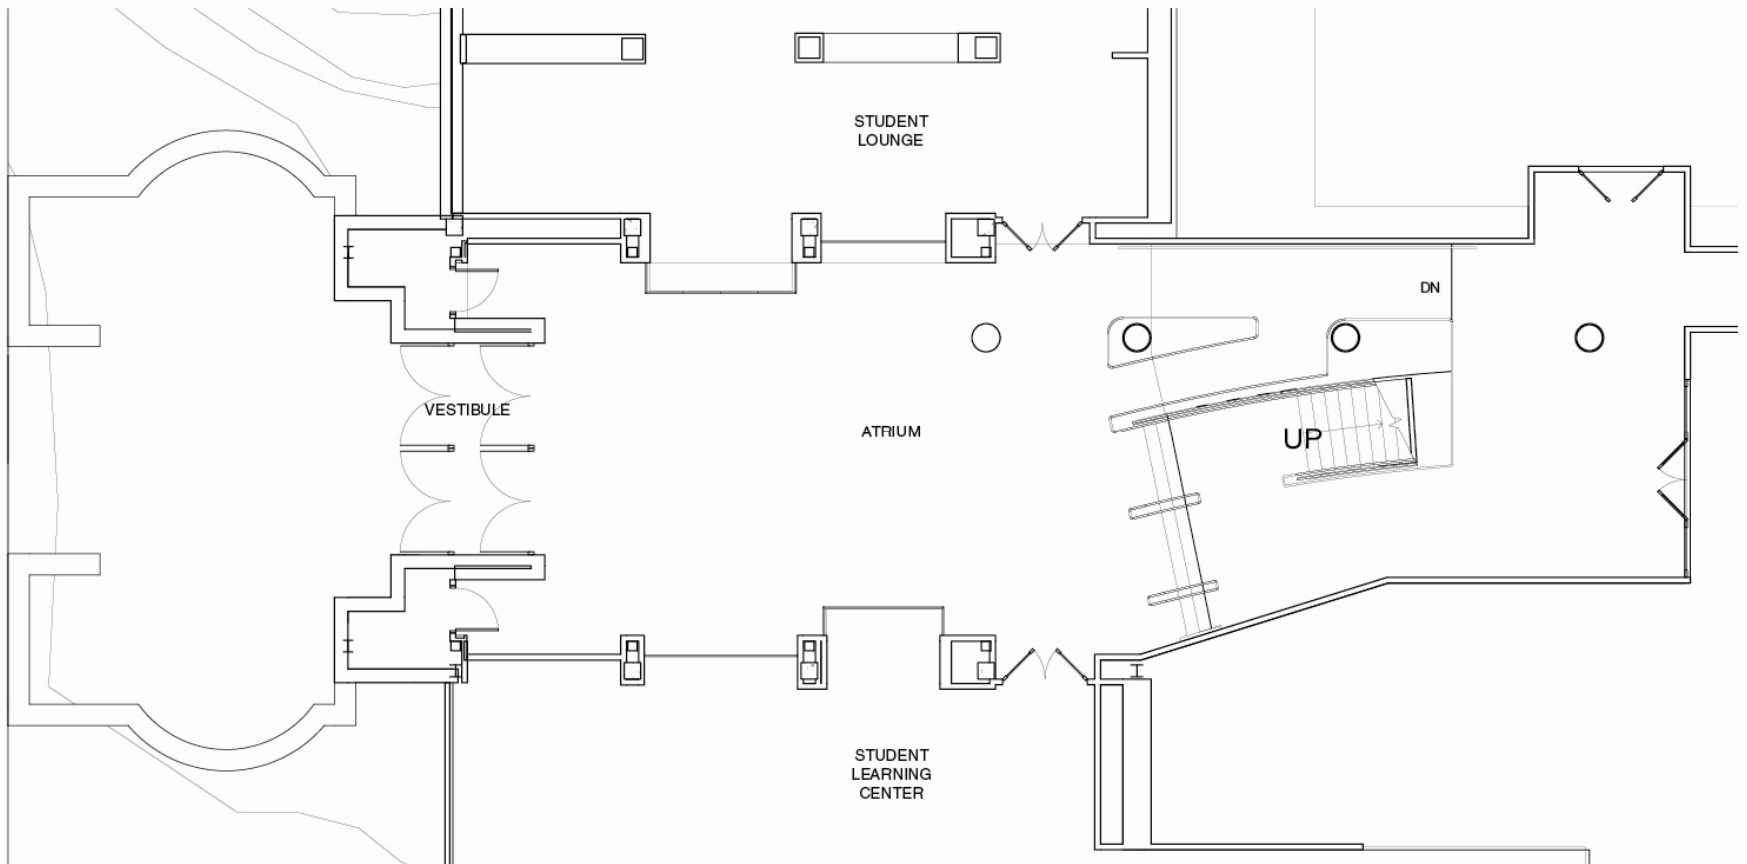

Cornell University
Facilities Services

Statler Hall: Entry Renovation

Existing Ground Floor
plan

Proposed Ground Floor plan

Cornell University
Facilities Services

Statler Hall: Entry Renovation

Cornell University
Facilities Services

Statler Hall: Entry Renovation

Cornell University
Facilities Services

Statler Hall: Entry Renovation

Trees

Acer miyabei 'Morton'
State Street Maple

Ginkgo biloba 'Princeton Sentry'
Princeton Sentry Ginkgo

Perennials