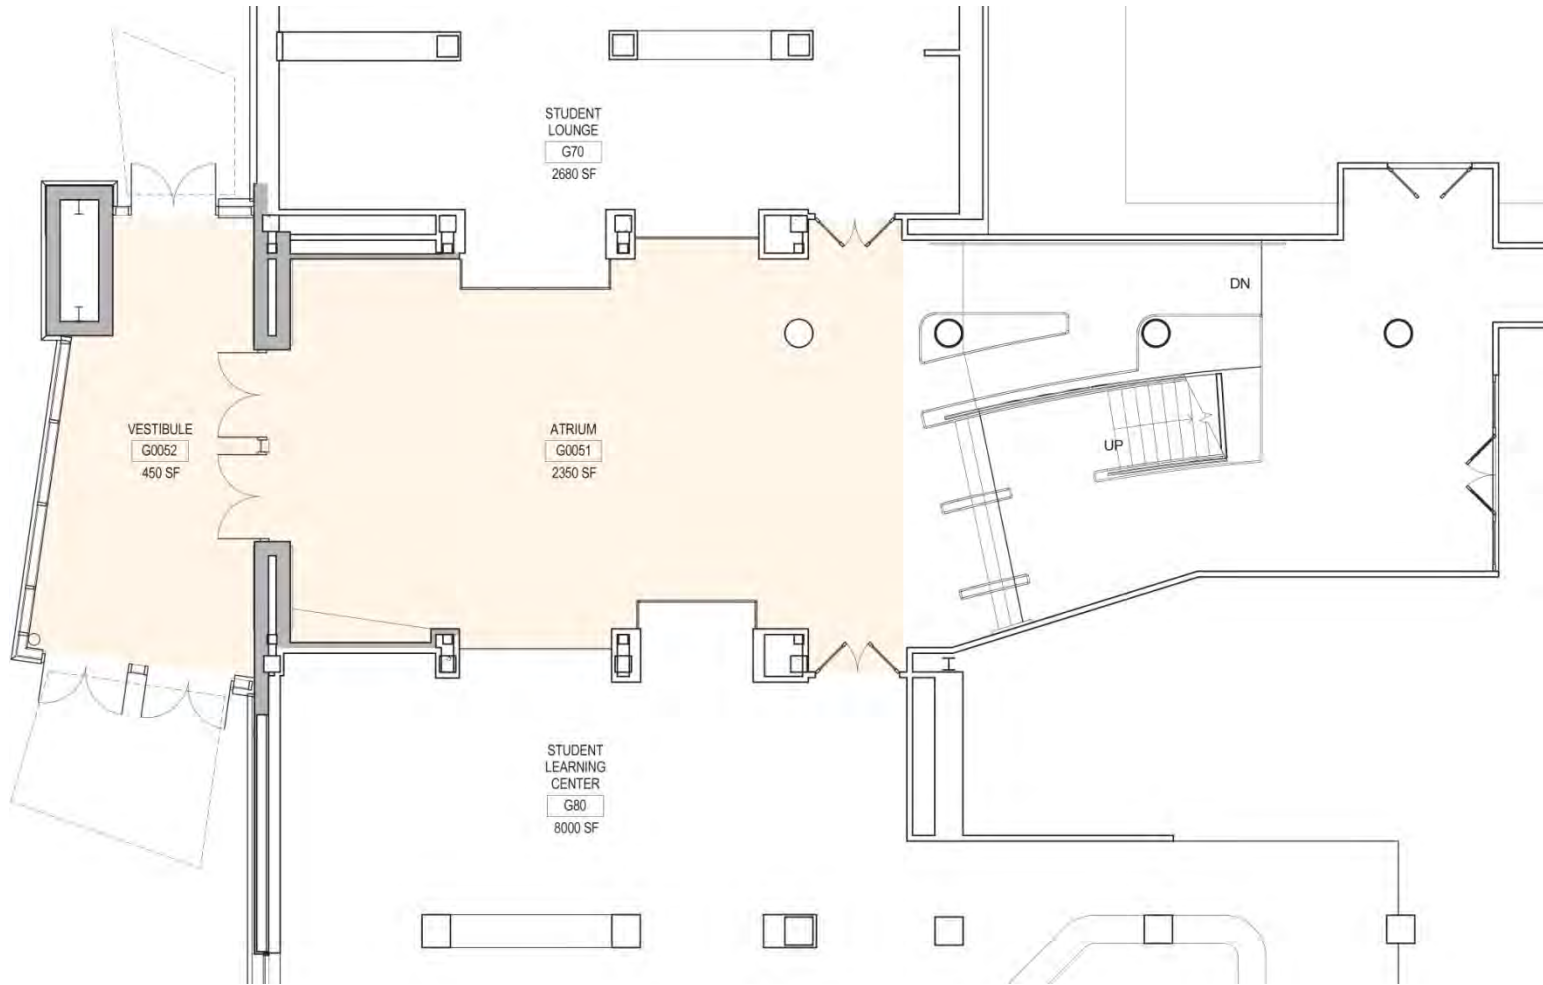

Cornell University
Facilities Services

Statler Hall: Entry Renovation

Existing Ground Floor
plan

Proposed Ground Floor plan

Cornell University
Facilities Services

Statler Hall: Entry Renovation

Cornell University
Facilities Services