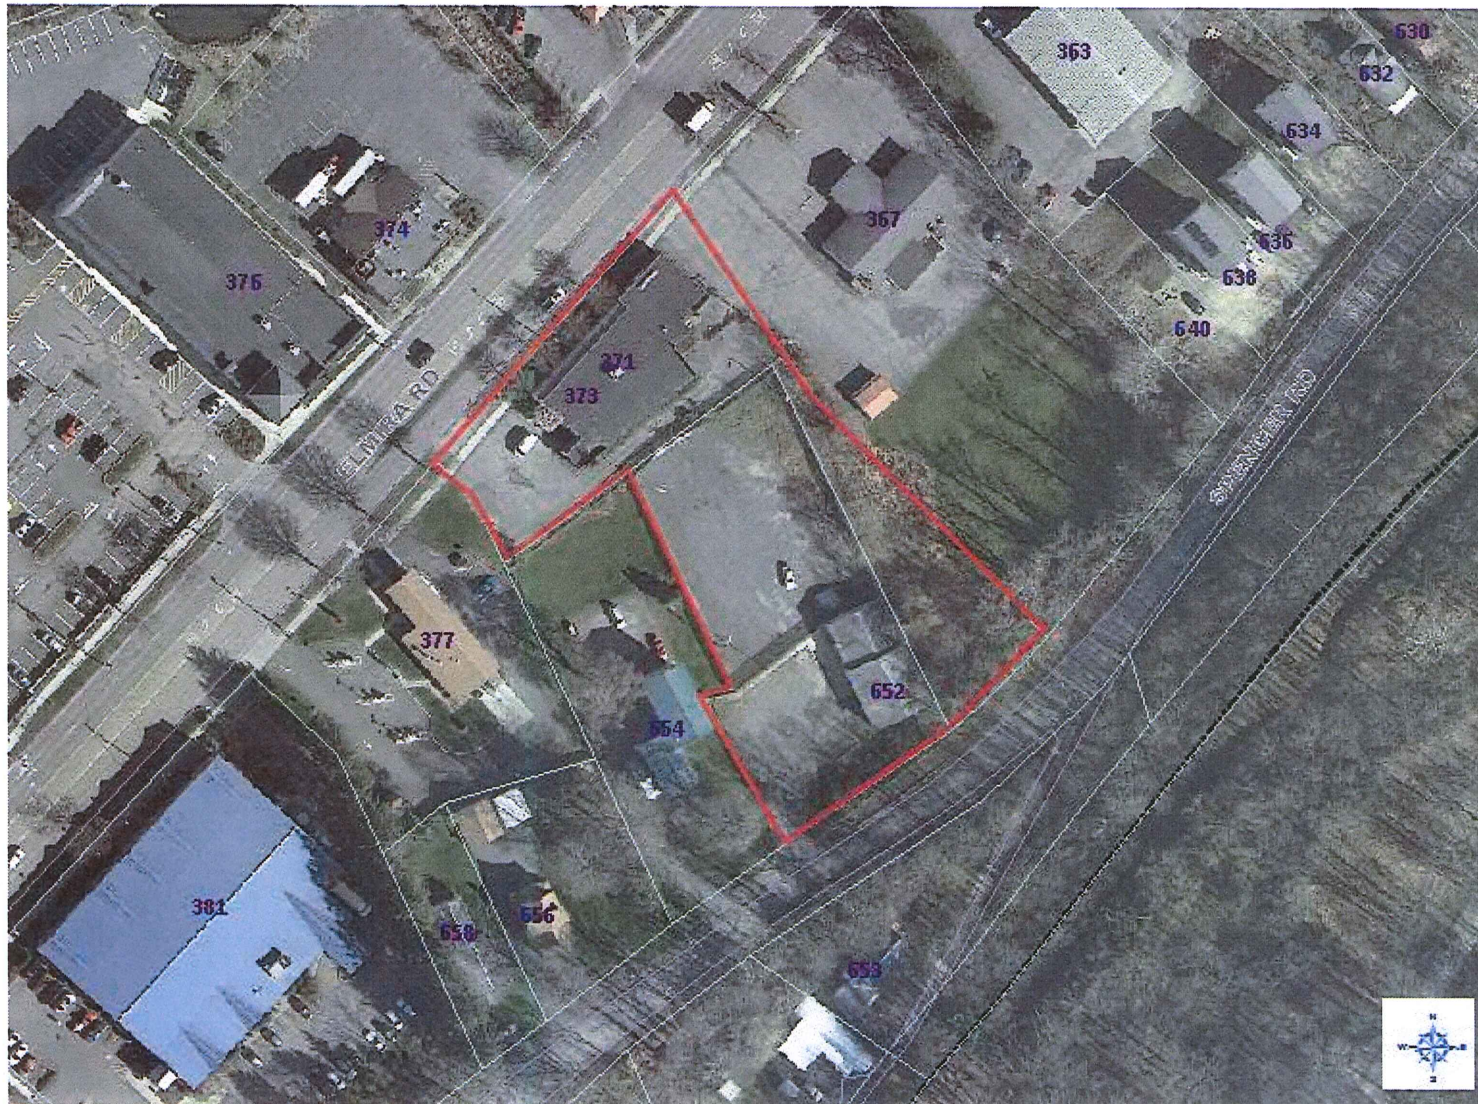

371 ELMIRA RD - HOTEL SITE

City of Ithaca, NY Area 2013

LEGEND

- + Railroad
- Curb Line
- Parcel
- Border
- Waterway

Printed: 11/8/2013

1: 1,388

This map was printed by a member of the public using the City of Ithaca Interactive Web Viewer on Tompkins-Ithaca Geoportals at <http://geo.tompkins-co.org/SL/Viewer.html?Viewer=cityofithaca>

Data contained on this map was provided or derived from data developed or compiled by the City of Ithaca, and is the best available to date. The originators do not warrant the accuracy or completeness of the information portrayed by the data. The originators do not accept any responsibility for any errors, omissions, or positional accuracy.