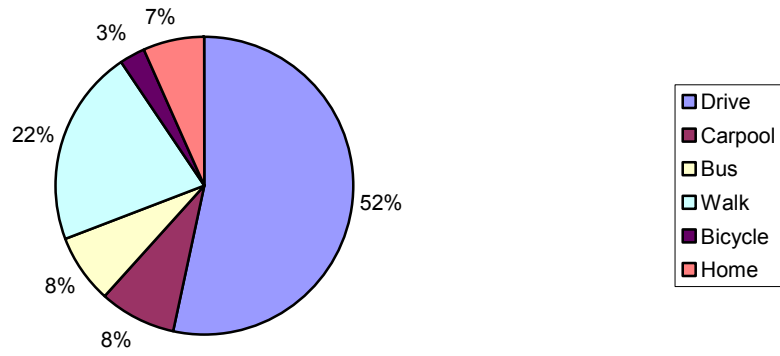

Mode to Work - City of Ithaca (2006-2010 ACS)

Mode to Work - East Ithaca Census Designated Place (2006-2010 ACS)

Mode to Work - Northwest Ithaca Census Designated Place (2006-2010 ACS)

**Mode to Work - Northeast Ithaca Census Designated Place
(2006-2010 ACS)**

**Mode to Work - South Hill Census Designated Place
(2006-2010 ACS)**

Mode to Work - Tompkins County (2006-2010 ACS)