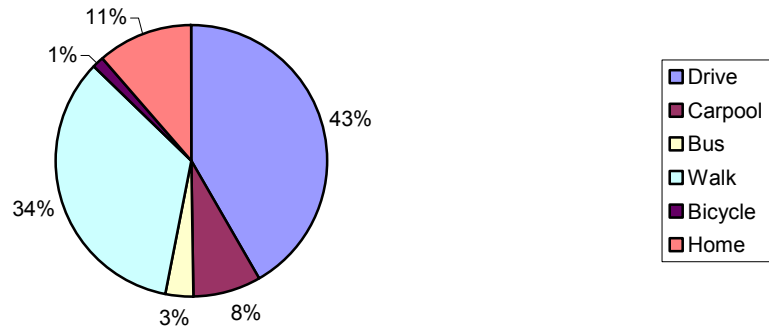

Mode to Work - City of Ithaca (2006-2010 ACS)

Mode to Work - East Ithaca Census Designated Place (2006-2010 ACS)

Mode to Work - Northwest Ithaca Census Designated Place (2006-2010 ACS)

**Mode to Work - Northeast Ithaca Census Designated Place
(2006-2010 ACS)**

**Mode to Work - South Hill Census Designated Place
(2006-2010 ACS)**

Mode to Work - Tompkins County (2006-2010 ACS)