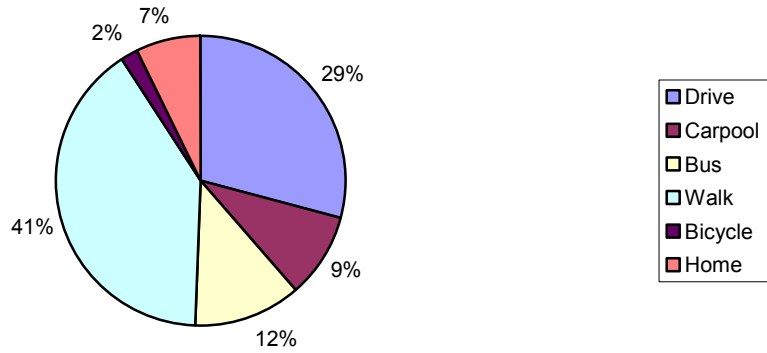

Mode to Work - City of Ithaca (2006-2010 ACS)

Mode to Work - East Ithaca Census Designated Place (2006-2010 ACS)

Mode to Work - Northwest Ithaca Census Designated Place (2006-2010 ACS)

**Mode to Work - Northeast Ithaca Census Designated Place
(2006-2010 ACS)**

**Mode to Work - South Hill Census Designated Place
(2006-2010 ACS)**

Mode to Work - Tompkins County (2006-2010 ACS)