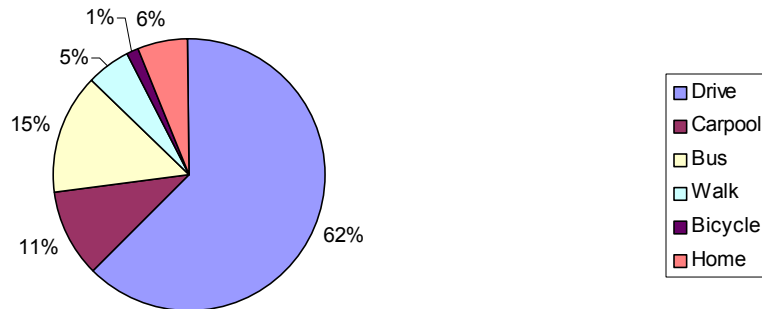

Mode to Work - City of Ithaca (2006-2010 ACS)

Mode to Work - East Ithaca Census Designated Place (2006-2010 ACS)

Mode to Work - Northwest Ithaca Census Designated Place (2006-2010 ACS)

**Mode to Work - Northeast Ithaca Census Designated Place
(2006-2010 ACS)**

**Mode to Work - South Hill Census Designated Place
(2006-2010 ACS)**

Mode to Work - Tompkins County (2006-2010 ACS)