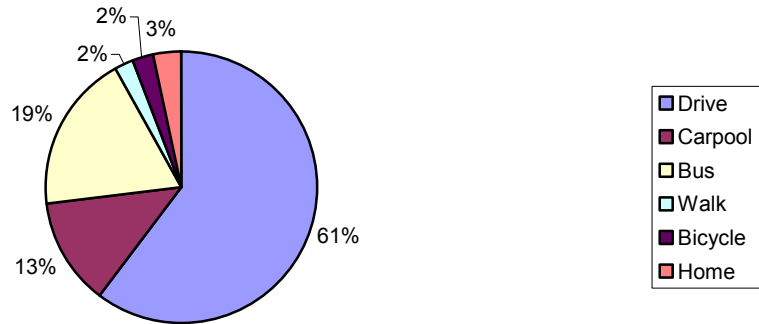

Mode to Work - City of Ithaca (2006-2010 ACS)

Mode to Work - East Ithaca Census Designated Place (2006-2010 ACS)

Mode to Work - Northwest Ithaca Census Designated Place (2006-2010 ACS)

**Mode to Work - Northeast Ithaca Census Designated Place
(2006-2010 ACS)**

**Mode to Work - South Hill Census Designated Place
(2006-2010 ACS)**

Mode to Work - Tompkins County (2006-2010 ACS)