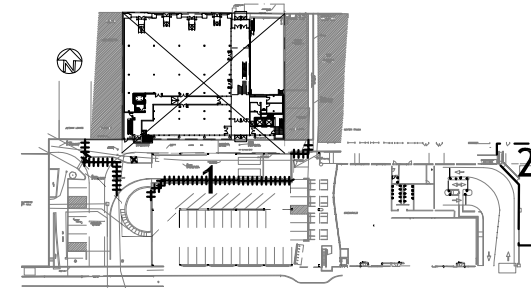

1. HAROLD'S SQUARE/GREEN STREET GARAGE

KEY PLAN

2. EAST SERVICE ALLEY

HAROLD'S SQUARE - SITE LAYOUT PLAN

OCTOBER 1, 2013

DRAWING BY

STREAMCOLLABORATIVE