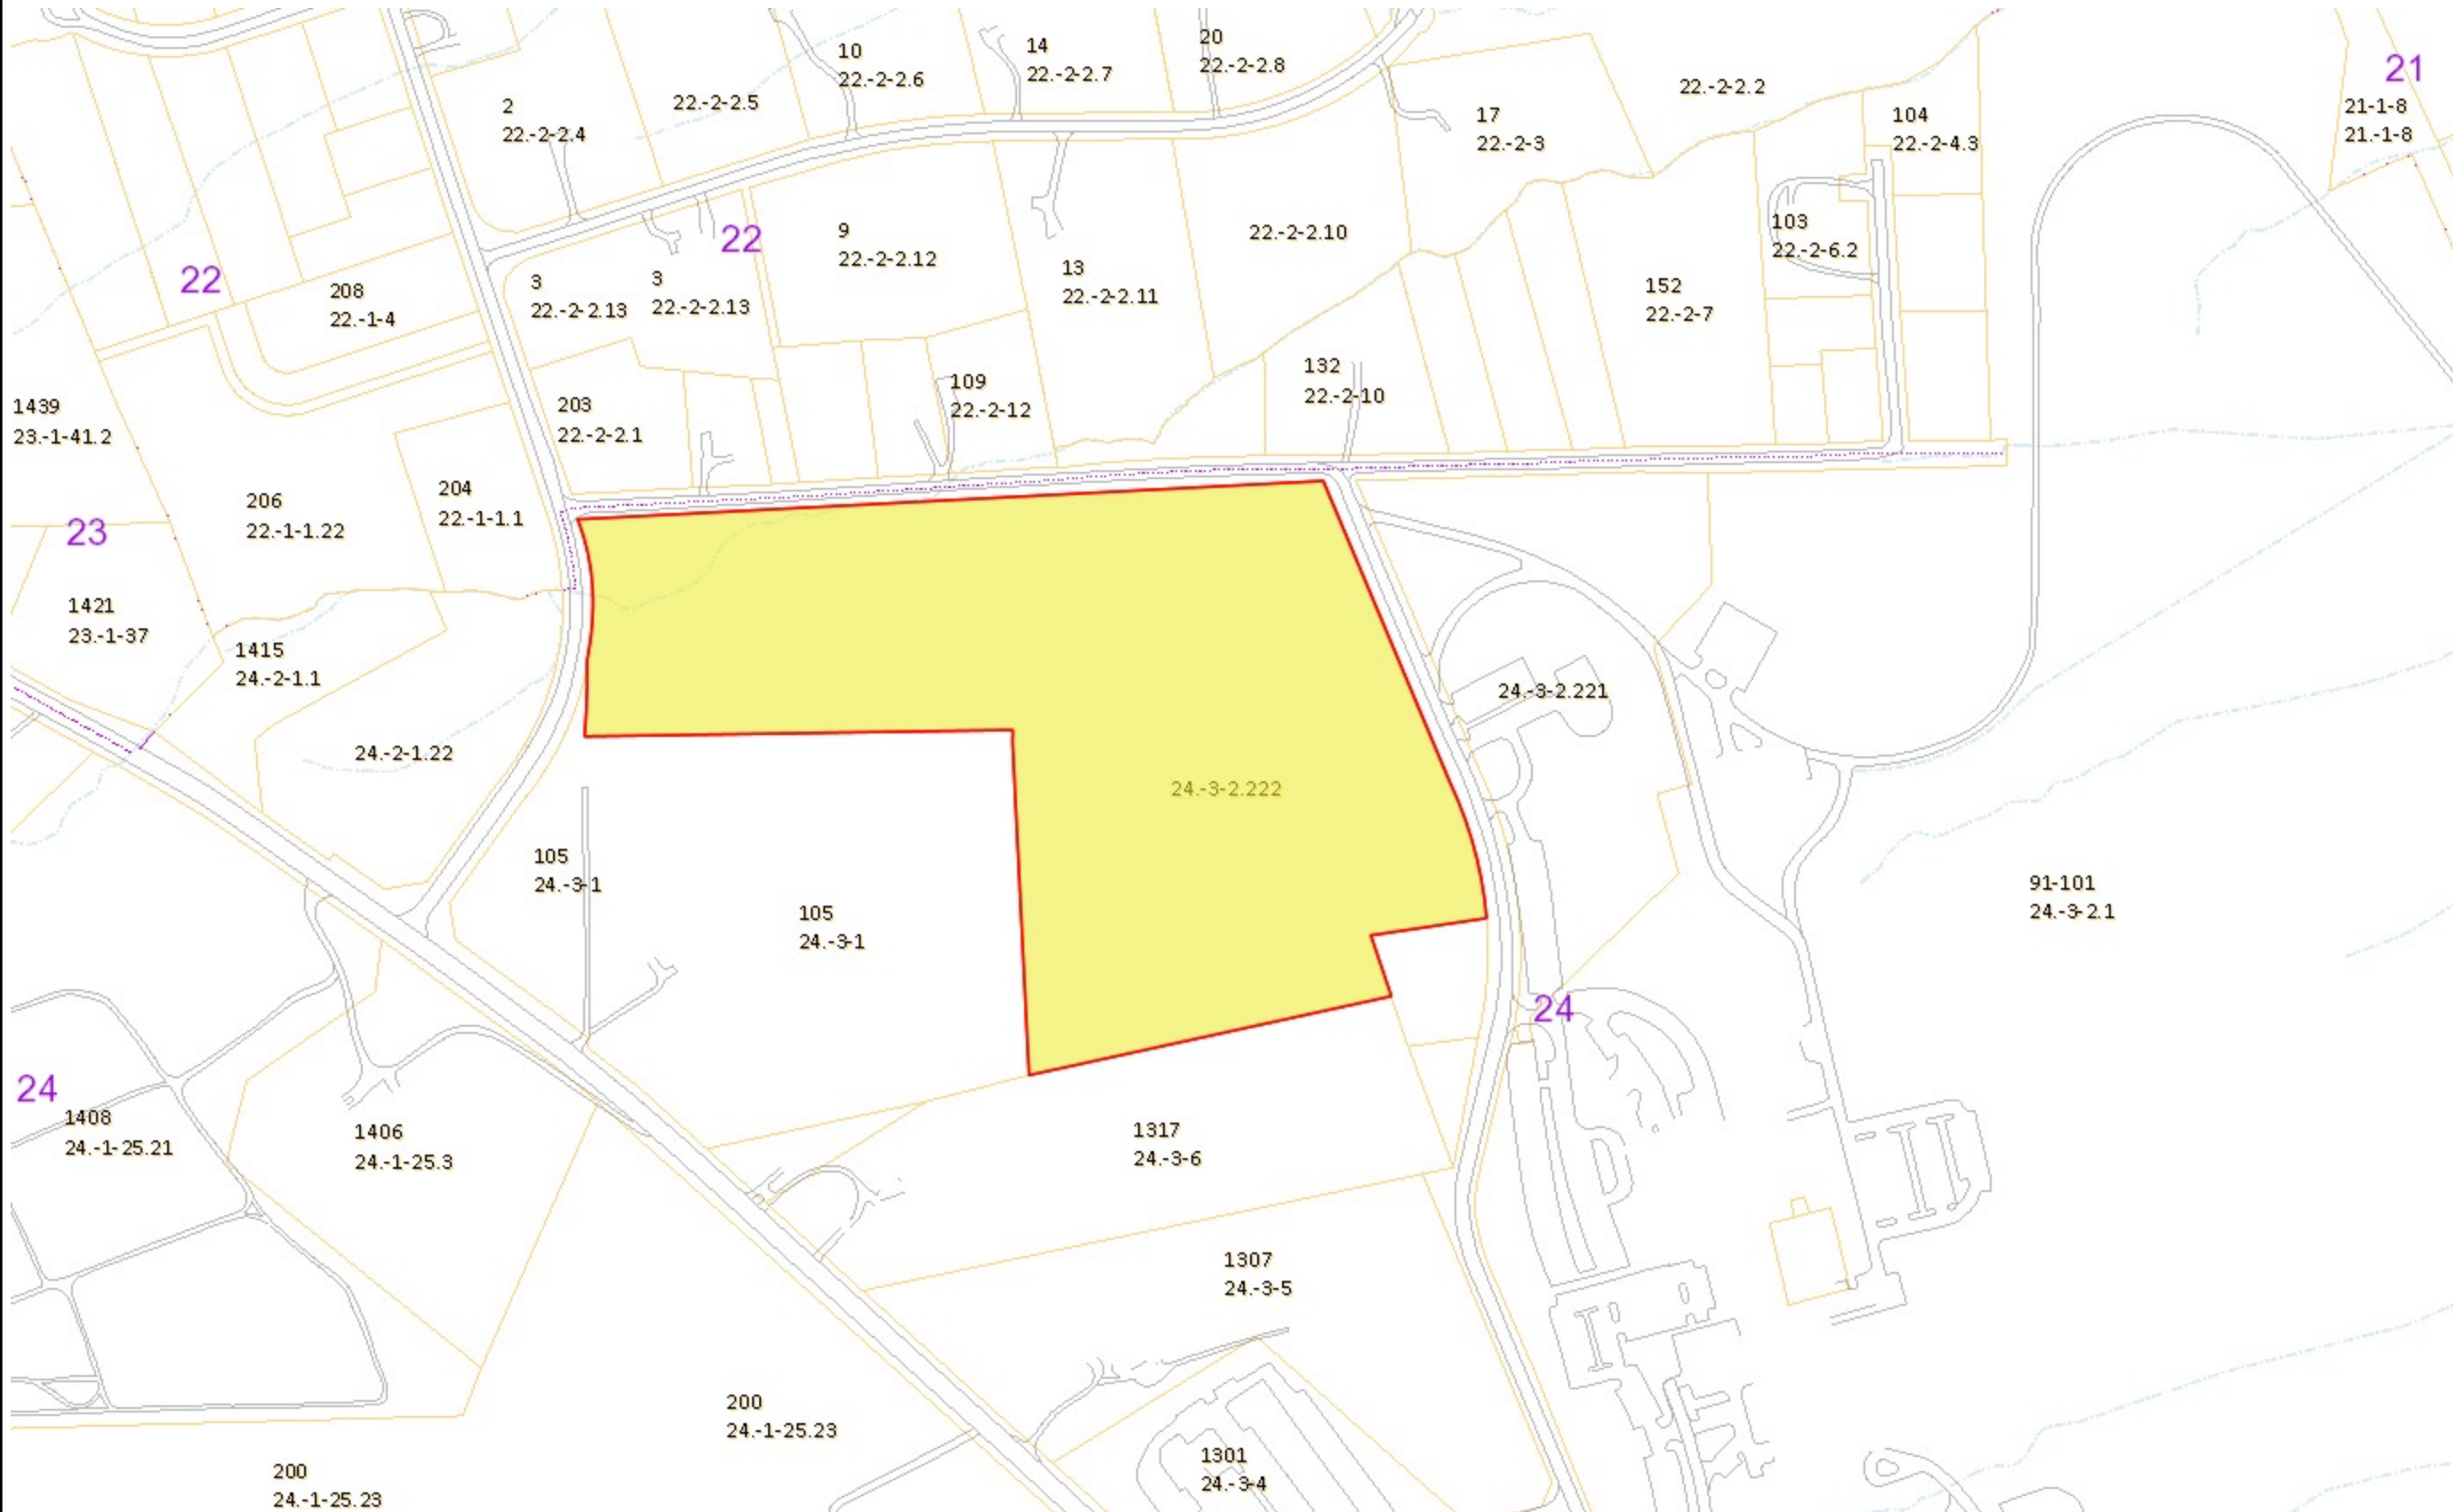

# Tompkins County Property Viewer

**Legend**

- Address
- Sales 2010 to 2012
- Police Stations
- FireEMS
- Schools
- Curbs
- Parcels
- Tax Map
- Hydrology
  - Intermittent Streams
  - Perennial Streams
- Muni

WGS\_1984\_Web\_Mercator\_Auxiliary\_Sphere  
© Tompkins County GIS

Map is user generated and is to be used as a reference only. Data layers are not guaranteed to be accurate or up-to-date.

DO NOT USE FOR CONVEYANCE OR NAVIGATION

1: 5,247

**Notes**  
This map was automatically generated using Geocortex Essentials. Your tax dollars at work!